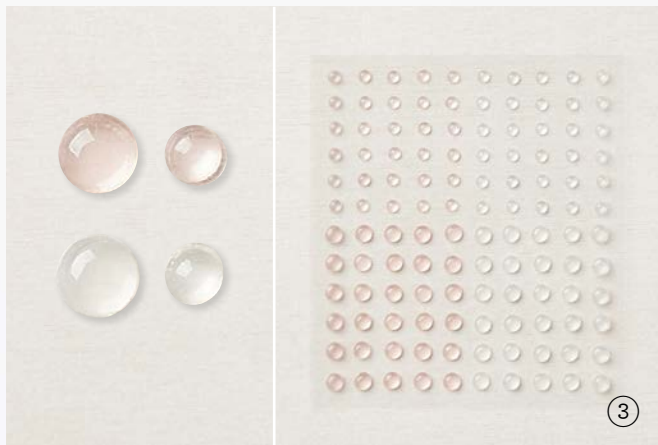

CALYPSO CORAL EVENING EVERGREEN SOFT SUCCULENT CRUMB CAKE SMOKY SLATE GOLD

1. CRANE OF FORTUNE BUNDLE
157663 | ~~$91.00~~ $81.75 AUD
~~$110.00~~ $99.00 NZD

10% **BUNDLED SAVINGS** Cling
Crane of Fortune Stamp Set
+ Good Fortune Dies (p. 77)

2. SOFT SUCCULENT 1/2" (1.3 CM)
SATIN SHIMMER RIBBON
158133 | $13.00 AUD | $15.75 NZD
10 yards (9.1 m).

3. POLISHED DOTS
158134 | $13.00 AUD | $15.75 NZD
Adhesive-backed, semitranslucent dots
with a pearlescent finish. 120 pieces:
60 each of 2 colours. 4 mm, 5 mm.
Calypso Coral, Very Vanilla.

4. MOTHER OF PEARL 12" X 12"
(30.5 X 30.5 CM) SPECIALTY PAPER
157666 | $10.50 AUD | $12.50 NZD
2 sheets. Acid free, lignin free.

5. SYMBOLS OF FORTUNE 12" X 12"
(30.5 X 30.5 CM) SPECIALTY DESIGNER
SERIES PAPER
157652 | $26.00 AUD | $32.00 NZD
12 sheets: 2 each of 6 double-sided designs*.
Includes gold foil. Acid free, lignin free.

*Visit stampinup.com.au or stampinup.nz and search
by item number to see enlarged images and detailed
product information.