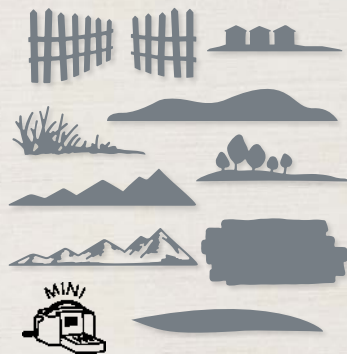

HORIZON DIES
157778 | $57.00 AUD | $69.00 NZD
Use with a Stampin' Cut & Emboss Machine (p. 29). 10 dies. Largest die: 3" x 1-3/8" (7.6 x 3.5 cm).

①