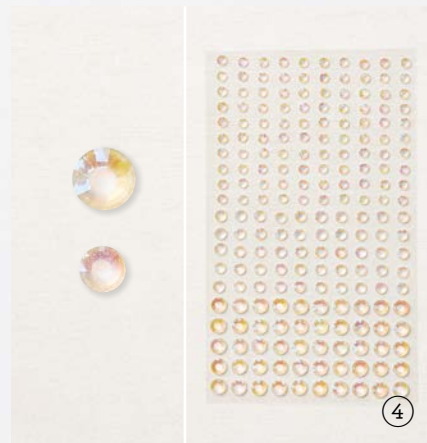

①

②

③

④

⑤

⑥

1. SWEET CONVERSATIONS BUNDLE

157624 | ~~$82.00~~ $73.75 AUD
~~$99.00~~ $89.00 NZD

10% BUNDLED SAVINGS Photopolymer Sweet Conversations Stamp Set + Sweet Hearts Dies* (p. 83)

2. GINGHAM EMBOSSEING FOLDER

157627 | $13.00 AUD | $15.75 NZD
Use with a Stampin' Cut & Emboss Machine (p. 29). 4-1/2" x 6-1/4" (11.4 x 15.9 cm).

3. SWEET LITTLE BOXES

157628 | $17.50 AUD | $21.00 NZD
10 boxes. 3-1/2" x 2-1/2" x 5/8" (8.9 x 6.4 x 1.6 cm). Food safe.

4. IRIDESCENT RHINESTONE BASIC JEWELS

158130 | $13.00 AUD | $15.75 NZD
200 adhesive-backed gems. 4 mm, 5 mm, 6 mm.

5. REAL RED 3/8" (1 CM) FAUX LINEN RIBBON

158129 | $13.00 AUD | $15.75 NZD
10 yards (9.1 m).

6. SWEET TALK 12" X 12" (30.5 X 30.5 CM) DESIGNER SERIES PAPER

157616 | $20.00 AUD | $24.25 NZD
12 sheets: 2 each of 6 double-sided designs*. Acid free, lignin free.

*Visit stampinup.com.au or stampinup.nz and search by item number to see enlarged images and detailed product information.