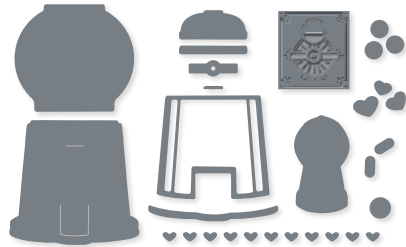

GROVE DIES
 157844 | \$68.00 AUD | \$82.00 NZD
 10 dies. Largest die: 4-3/4" x 3-1/8" (12.1 x 7.9 cm).

10%
 BUNDLED SAVINGS

GRASSY GROVE BUNDLE
 157845 | ~~\$110.00~~ \$99.00 AUD | ~~\$133.00~~ \$119.50 NZD
 Cling
 Grassy Grove Stamp Set (p. 47) + Grove Dies