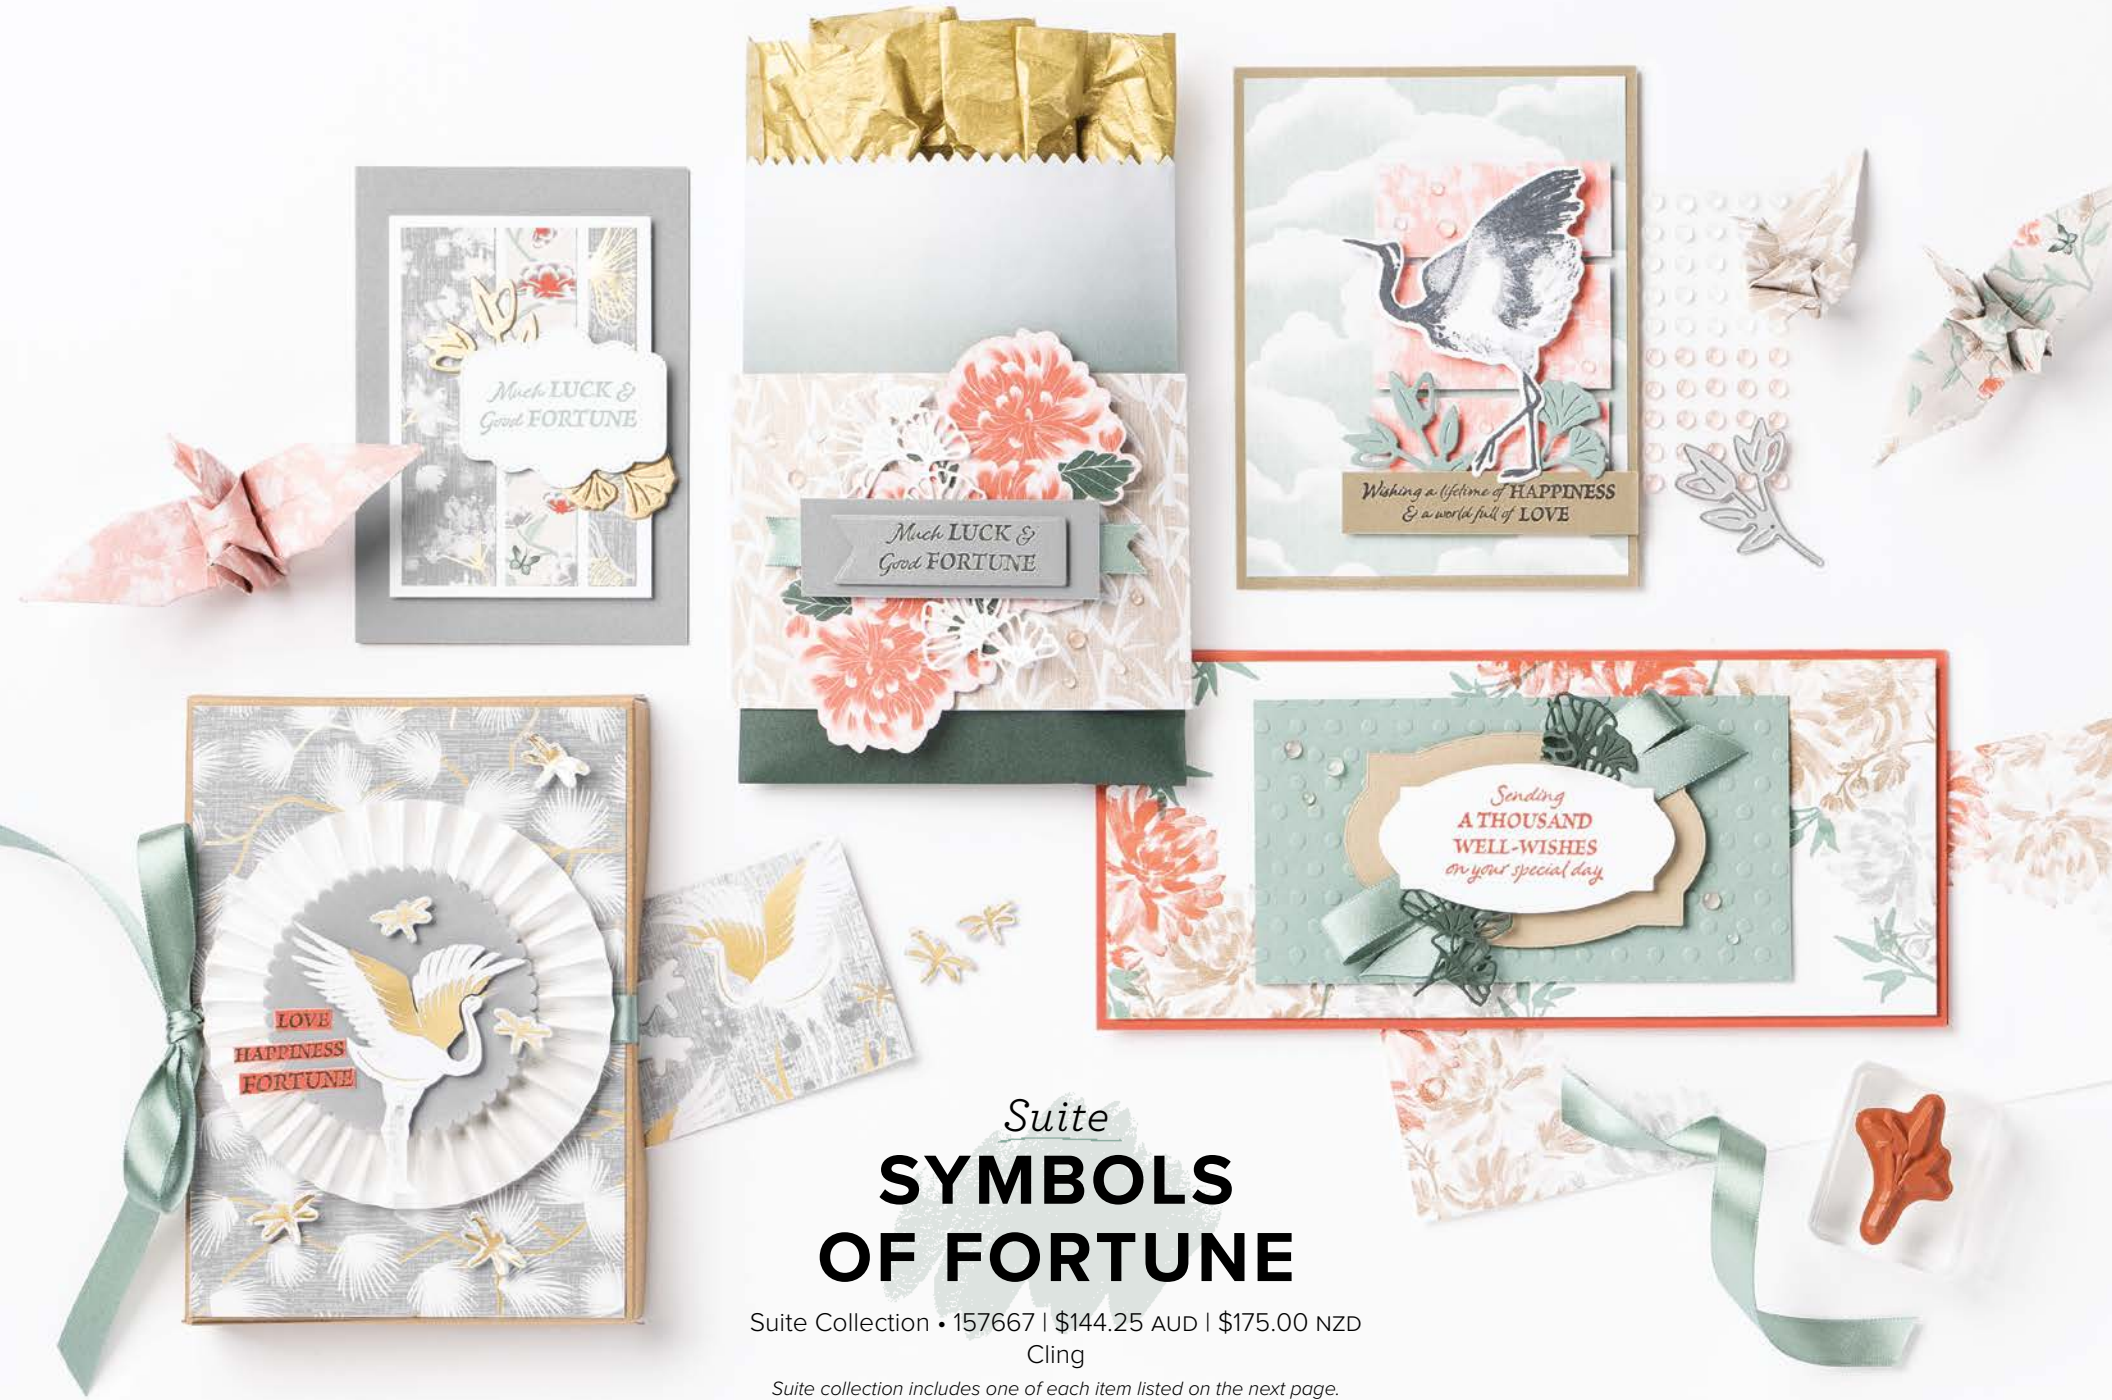

WILDFLOWER PATH • 157735 | $39.00 AUD | $47.00 NZD
16 photopolymer stamps (suggested clear blocks: a, b, c, d, h) • Two-Step

Suite
**SYMBOLS
OF FORTUNE**

Suite Collection • 157667 | $144.25 AUD | $175.00 NZD

Cling

Suite collection includes one of each item listed on the next page.