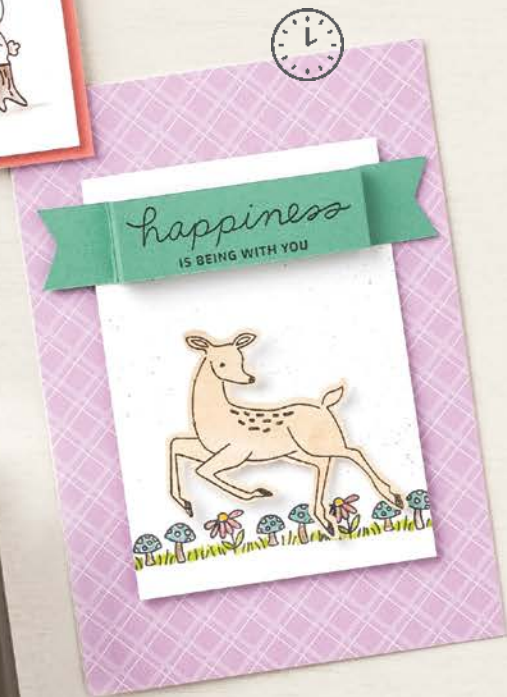

**SPARKLE & SHINE
SEQUINS ASSORTMENT**
158137 | $12.25 AUD | $14.75 NZD
1,000 pieces: 4 mm, 3 mm.
Clear, iridescent, silver.