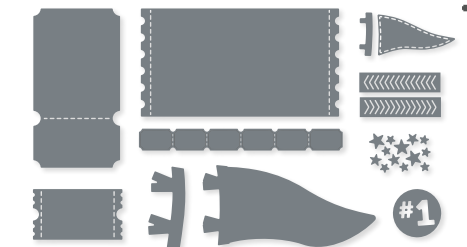

SPORTS EVENT DIES
157892 | $47.00 AUD | $57.00 NZD
12 dies. Largest die: 4" x 2-1/4" (10.2 x 5.7 cm).

10%
BUNDLED SAVINGS

YOUR BIGGEST FAN BUNDLE
157893 | ~~$79.00~~ $71.00 AUD | ~~$95.00~~ $85.50 NZD
Photopolymer
Your Biggest Fan Stamp Set (p. 69) + Sports Event Dies