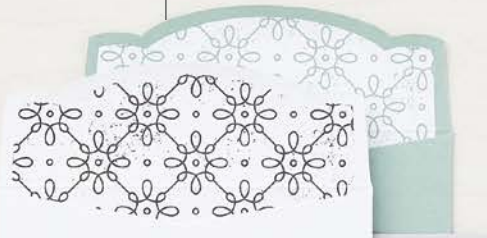

SLIMLINE ENVELOPES
157981 | $17.50 AUD | $21.00 NZD
15 envelopes with inside printed design: 5 each of 3 colours. Envelope size: 3-7/8" x 8-7/8" (9.8 x 22.5 cm). Soft Succulent, white, Smoky Slate.

LOVING THOUGHTS TO GUIDE YOU
INTO YOUR NEXT ADVENTURE
Wishing you all the best

Sending
Lots of Love
TODAY & EACH DAY AFTER

BIRTHDAY WISHES
SIGNED, SEALED
& DELIVERED

BEST DELIVERY • 158026 | $30.00 AUD | $36.00 NZD
9 photopolymer stamps (suggested clear blocks: a, c, e)