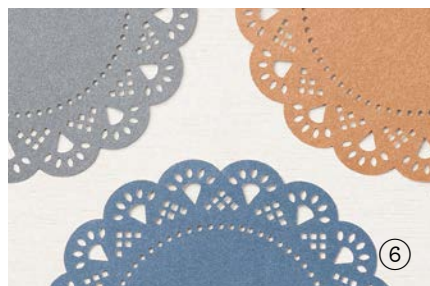

1. BLESSINGS OF HOME BUNDLE
157939 | ~~$100.00~~ $90.00 AUD | ~~$120.00~~ $108.00 NZD
10% BUNDLED SAVINGS Cling
Blessings of Home Stamp Set
+ Flowers of Home Dies (p. 76)

2. HONEYBEE HOME BUNDLE
157952 | ~~$88.00~~ $79.00 AUD | ~~$106.00~~ $95.25 NZD
10% BUNDLED SAVINGS Cling
Honeybee Home Stamp Set
+ Honeybee Blooms Dies (p. 80)

3. HIVE 3D EMBOSSEING FOLDER
157955 | $15.75 AUD | $19.00 NZD
Use with a Stampin' Cut & Emboss Machine
(p. 29). 4-1/2" x 6-1/4" (11.4 x 15.9 cm).

4. 3/8" (1 CM) DENIM RIBBON
149590 | $12.25 AUD | $14.75 NZD
10 yards (9.1 m).

5. CLASSIC MATTE DOTS
158146 | $12.25 AUD | $14.75 NZD
Adhesive-backed enamel dots in matte finish.
144 pieces: 36 each of 4 colours. 3 mm, 4 mm.
Basic Black, Basic Gray, Very Vanilla, white.

6. HEART & HOME DOILIES
157956 | $8.75 AUD | $10.50 NZD
30 paper doilies. 10 each of 3 colours. 3-1/4" (8.3 cm).
Acid free, lignin free. Basic Gray, Cinnamon Cider,
Misty Moonlight.

7. HEART & HOME MEMORIES & MORE CARD PACK • 157957 | $17.50 AUD | $21.00 NZD
50 total double-sided cards* (2 each of 25 designs) in
3" x 4" (7.6 x 10.2 cm) and 4" x 6" (10.2 x 15.2 cm) sizes.
4 sticker sheets: 2 each of 2 designs.

8. HEART & HOME MEMORIES & MORE CARDS & ENVELOPES
157958 | $17.50 AUD | $21.00 NZD
20 card bases and 20 envelopes. Folded
card sizes: 4-1/4" x 6-1/4" (10.8 x 15.9 cm),
3-1/4" x 4-1/4" (8.3 x 10.8 cm).

9. HEART & HOME 12" X 12" (30.5 X 30.5 CM) DESIGNER SERIES PAPER • 157928 | $20.00 AUD | $24.25 NZD
12 sheets: 2 each of 6 double-sided designs*.
Acid free, lignin free.

*Visit stampinup.com.au or stampinup.nz and search by item number to see enlarged images and designs.