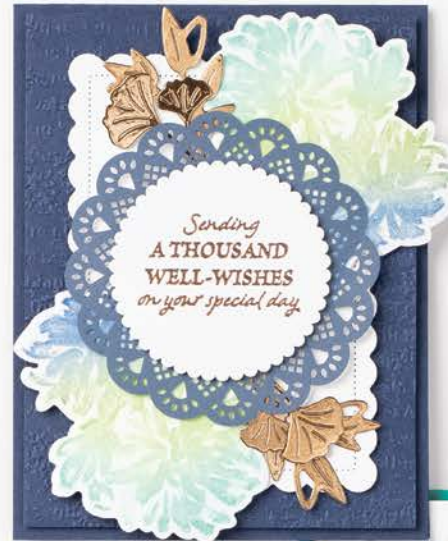

10%
BUNDLED SAVINGS

+

CRANE OF FORTUNE BUNDLE
157663 | ~~$91.00~~ $81.75 AUD | ~~$110.00~~ $99.00 NZD

Cling
Crane of Fortune Stamp Set + Good Fortune Dies (p. 77)

GOOD FORTUNE DIES
157662 | $50.00 AUD | $61.00 NZD

Use with a Stampin' Cut & Emboss Machine (p. 29).
7 dies. Largest die: 2-3/4" x 3-1/8" (7 x 7.9 cm).