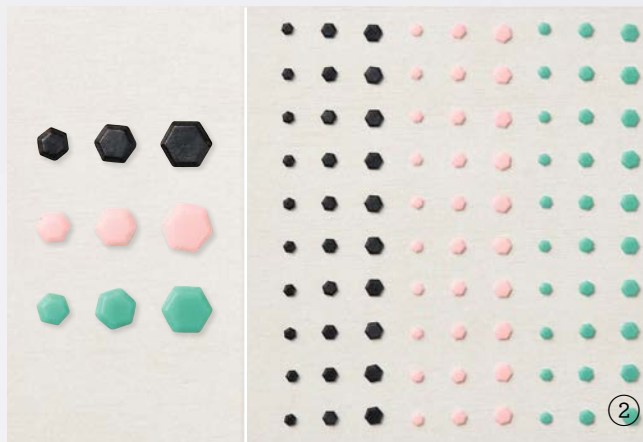

- MAGENTA MADNESS
- BLUSHING BRIDE
- PUMPKIN PIE
- CRUSHED CURRY
- JUST JADE
- NIGHT OF NAVY

1. HELLO BEAUTIFUL BUNDLE
158047 | ~~$82.00~~ $73.75 AUD
~~$99.00~~ $89.00 NZD
10% **BUNDLED SAVINGS** Photopolymer
Hello Beautiful Stamp Set
+ Beautiful Shapes Dies (p. 80)

2. ADHESIVE-BACKED HEXAGONS
158148 | $13.25 AUD | $15.75 NZD
90 pieces: 10 each of 3 colours. 4 mm, 5 mm,
6 mm. Basic Black, Blushing Bride, Just Jade.

3. ABSTRACT BEAUTY CARDS & ENVELOPES
158050 | $17.50 AUD | $21.00 NZD
10 card bases and envelopes. 1 each of
10 designs. Folded card size: 4" x 6"
(10.2 x 15.2 cm).

4. ABSTRACT BEAUTY EPHEMERA PACK
158151 | $11.25 AUD | $13.75 NZD
60 precut pieces. 2 each of 30 designs.
Largest piece: 2-1/2" x 2-1/2" (6.4 x 6.4 cm).
Includes gold foil.

5. ABSTRACT BEAUTY 4" X 6"
(10.2 X 15.2 CM) SPECIALTY DESIGNER
SERIES PAPER
158039 | $26.00 AUD | $32.00 NZD
NEW SIZE!
48 sheets: 4 each of 12 double-sided designs*.
Acid free, lignin free.

*Visit stampinup.com.au or stampinup.nz and search by item number to see enlarged images and detailed product information.