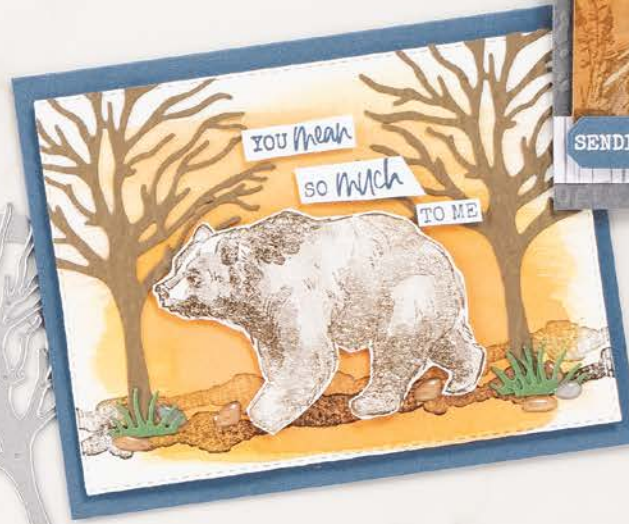

[AC P. 158]
BEAUTIFUL TREES DIES
155840 | $63.00 AUD | $76.00 NZD

TO A
Great
GUY

FOR ALL THE
Great THINGS
YOU DO

YOU mean SO much
TO ME

A NOTE
OF
thanks

SENDING *birthday* WISHES