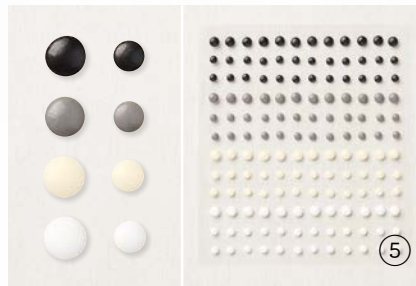

1. BLESSINGS OF HOME BUNDLE
157939 | ~~$100.00~~ $90.00 AUD | ~~$120.00~~ $108.00 NZD
10% BUNDLED SAVINGS Cling
Blessings of Home Stamp Set
+ Flowers of Home Dies (p. 76)

2. HONEYBEE HOME BUNDLE
157952 | ~~$88.00~~ $79.00 AUD | ~~$106.00~~ $95.25 NZD
10% BUNDLED SAVINGS Cling
Honeybee Home Stamp Set
+ Honeybee Blooms Dies (p. 80)

3. HIVE 3D EMBOSSEING FOLDER
157955 | $15.75 AUD | $19.00 NZD
Use with a Stampin' Cut & Emboss Machine
(p. 29). 4-1/2" x 6-1/4" (11.4 x 15.9 cm).

4. 3/8" (1 CM) DENIM RIBBON
149590 | $12.25 AUD | $14.75 NZD
10 yards (9.1 m).

5. CLASSIC MATTE DOTS
158146 | $12.25 AUD | $14.75 NZD
Adhesive-backed enamel dots in matte finish.
144 pieces: 36 each of 4 colours. 3 mm, 4 mm.
Basic Black, Basic Gray, Very Vanilla, white.

6. HEART & HOME DOILIES
157956 | $8.75 AUD | $10.50 NZD
30 paper doilies. 10 each of 3 colours. 3-1/4" (8.3 cm).
Acid free, lignin free. Basic Gray, Cinnamon Cider,
Misty Moonlight.

7. HEART & HOME MEMORIES & MORE CARD PACK • 157957 | $17.50 AUD | $21.00 NZD
50 total double-sided cards* (2 each of 25 designs) in
3" x 4" (7.6 x 10.2 cm) and 4" x 6" (10.2 x 15.2 cm) sizes.
4 sticker sheets: 2 each of 2 designs.

8. HEART & HOME MEMORIES & MORE CARDS & ENVELOPES
157958 | $17.50 AUD | $21.00 NZD
20 card bases and 20 envelopes. Folded
card sizes: 4-1/4" x 6-1/4" (10.8 x 15.9 cm),
3-1/4" x 4-1/4" (8.3 x 10.8 cm).

9. HEART & HOME 12" X 12" (30.5 X 30.5 CM) DESIGNER SERIES PAPER • 157928 | $20.00 AUD | $24.25 NZD
12 sheets: 2 each of 6 double-sided designs*.
Acid free, lignin free.

*Visit stampinup.com.au or stampinup.nz and search by item number to see enlarged images and designs.