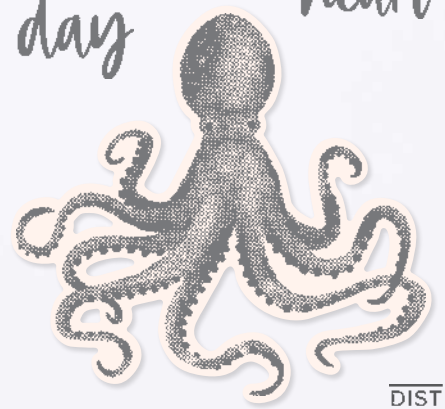

thanks
FROM
THE
depths
OF MY
heart

seas
THE
day

DIST
INK
TIVE™

SEAS THE DAY • 157849 | $41.00 AUD | $49.00 NZD

11 cling stamps (suggested clear blocks: b, c, d, e)
○ Coordinates with Sea Dies