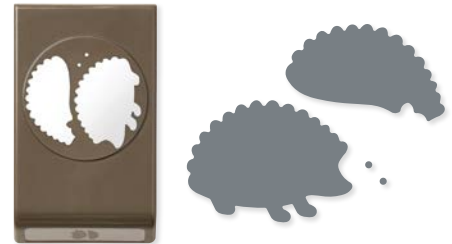

HEDGEHOG BUILDER PUNCH
157984 | $31.00 AUD | $38.00 NZD
Largest punched image: 1-1/4" x 2-1/2"
(3.2 x 6.4 cm).

10%
BUNDLED SAVINGS

HAPPY HEDGEHOGS BUNDLE
157985 | ~~$63.00~~ $56.50 AUD | ~~$76.00~~ $68.25 NZD
Photopolymer • Happy Hedgehogs Stamp Set (p. 64)
+ Hedgehog Builder Punch