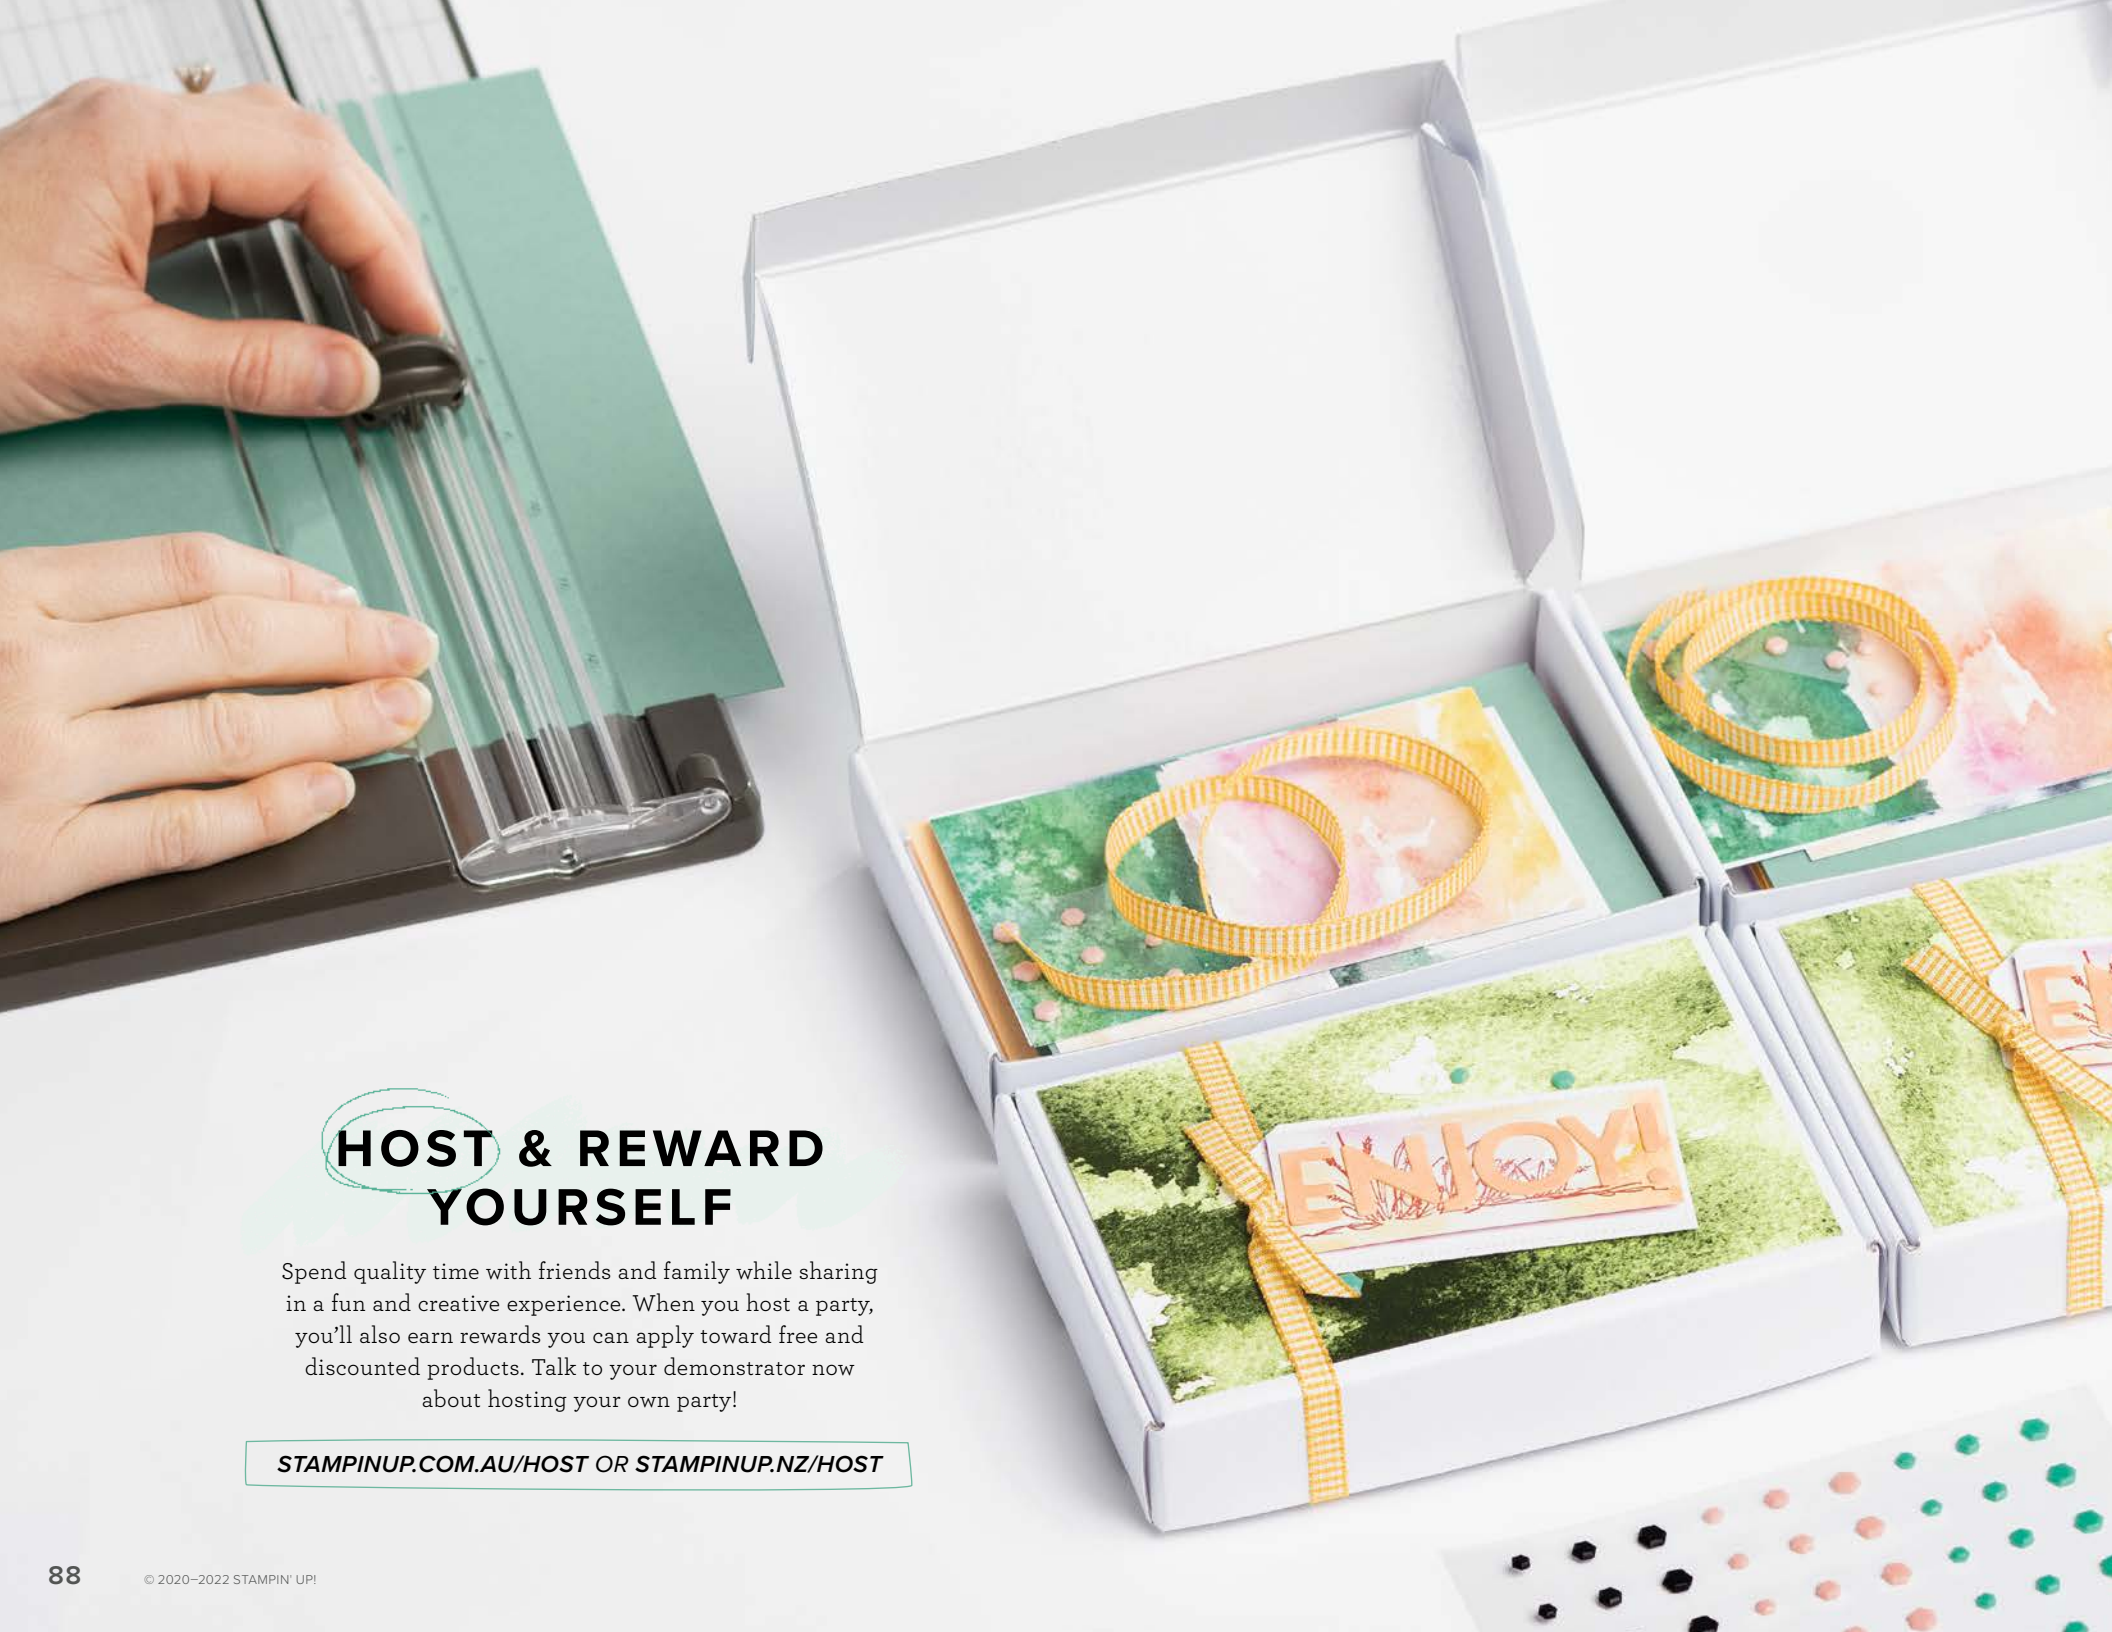

PEBBLES ENAMEL SHAPES
158141 | \$13.00 AUD | \$15.75 NZD [P. 43]

POLISHED DOTS
158134 | \$13.00 AUD | \$15.75 NZD [P. 23]

RESIN STARS
158144 | \$14.00 AUD | \$17.00 NZD [P. 69]

SPARKLE & SHINE SEQUINS ASSORTMENT
158137 | \$12.25 AUD | \$14.75 NZD [P. 19]