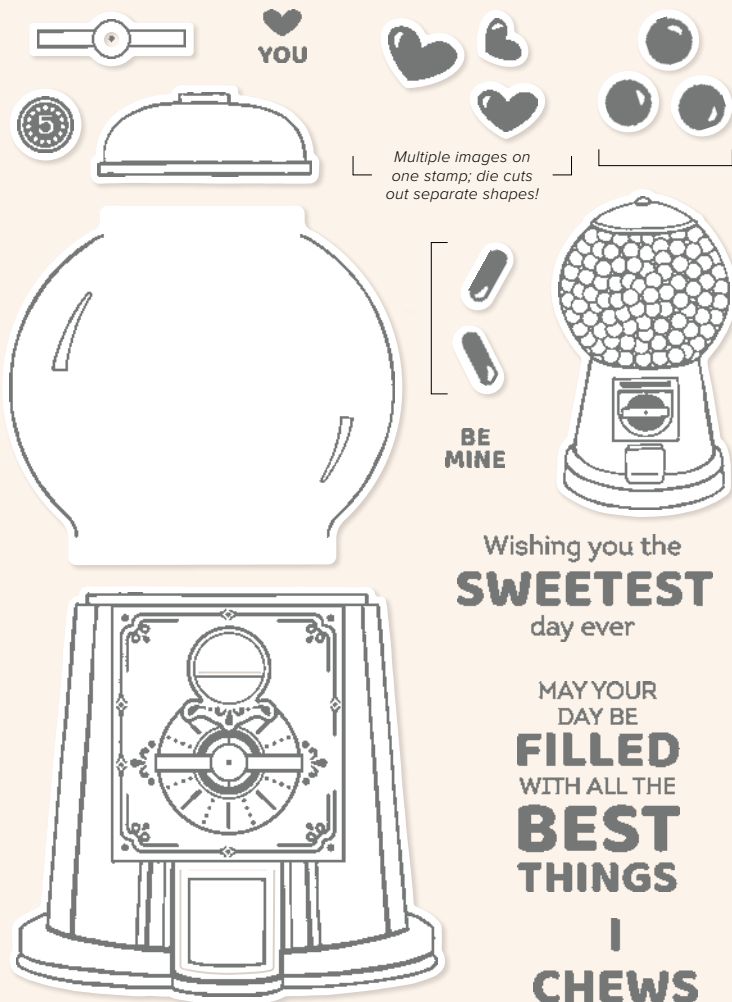

Multiple images on one stamp; die cuts out separate shapes!

BE MINE

Wishing you the
SWEETEST
day ever

MAY YOUR
DAY BE
FILLED
WITH ALL THE
BEST
THINGS

I
CHEWS
YOU!

HAPPY VALENTINE'S DAY!

FROSTED BEADS ASSORTMENT
158132 | $13.00 AUD | $15.75 NZD
Approximately 900 frosted beads
in assorted colours. 4 mm.

GUMBALL MACHINE SHAKER DOMES
158131 | $12.25 AUD | $14.75 NZD
10 clear plastic domes. 2-1/4" x 2-1/2"
(5.7 x 6.4 cm). Food safe.