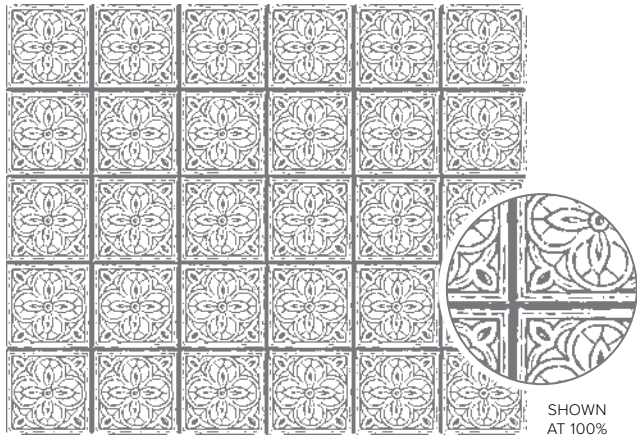

BACKGROUND STAMPS

ARTWORK SHOWN AT 50%*

SHOWN AT 100%

TIMELESS TILES • 157877 | $30.00 AUD | $36.00 NZD
1 cling stamp (suggested clear block: f)

ARTWORK SHOWN AT 50%*