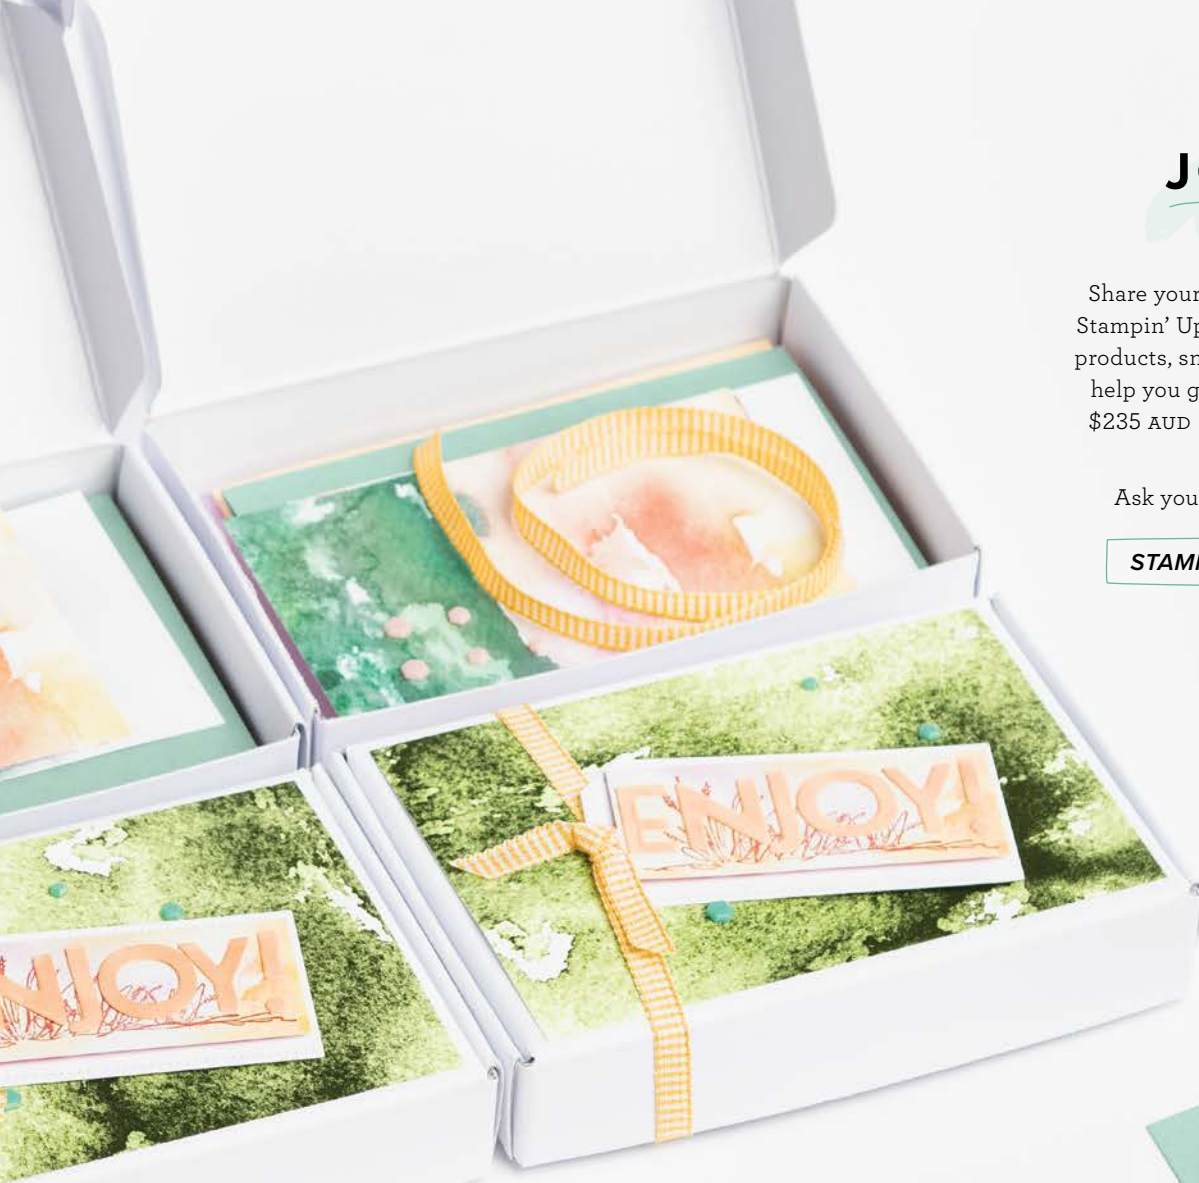

STAMPINUP.COM.AU/HOST OR STAMPINUP.NZ/HOST

JOIN SOMETHING SPECIAL

CHOOSE YOUR
STARTER
KIT
\$169 AUD
\$189 NZD

Share your love of creativity and build lasting relationships as a Stampin' Up! independent demonstrator. You'll get early access to products, sneak peeks, and the support of a creative community to help you grow. Join now and build your Starter Kit by selecting \$235 AUD | \$285 NZD of products for only \$169 AUD | \$189 NZD, plus free shipping and business supplies.

Ask your demonstrator about the benefits of joining today!

STAMPINUP.COM.AU/JOIN OR STAMPINUP.NZ/JOIN

MISCHIEVOUS MICE
 158070 | \$22.00 AUD | \$26.00 NZD
 (\$37.00 AUD | \$44.00 NZD VALUE)
 HOST 8 cling stamps
 (suggested clear blocks: a, b, c, e)